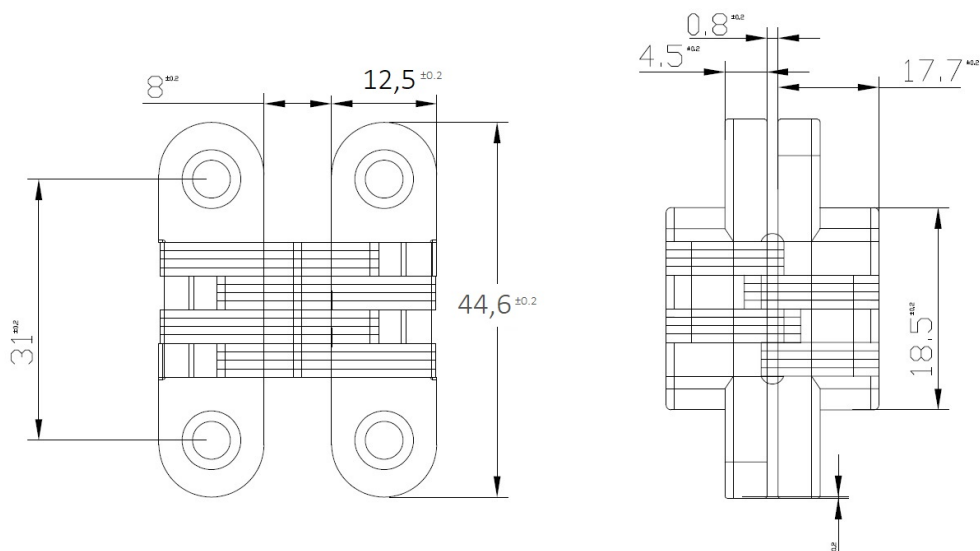

# PRODUCT SHEET

**Description:**

Vici Hinge, Zamak, 44,6x12,5mm SS Linkage, SS-Brushed, W/ Screws

**Item number:**

15.07.120-2

Units	Box	Carton	HS Code	Barcode
Pcs.	2	200	8302100090	
				5704866517874

**SISO A/S**